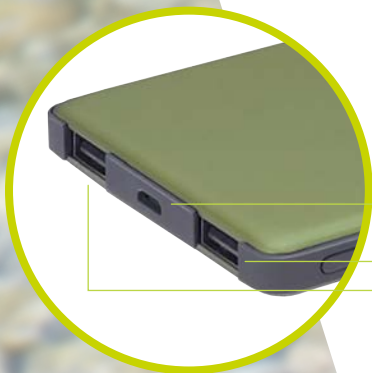

INPUT

Micro-USB port

OUTPUT

USB port type A

USB port type A